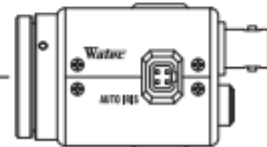

Accessories Options

CS-mount lenses

M13VG288IR M13VG850IR
AG3Z2812FCS-MPWIR AG4Z1214FCS-MPIR

Miniature lenses / Mount adaptors

M2520BC-12 M2920BC-12
M3620BC-12 M0620BC-12 28MMA-M12-155
M1625BC-12

C-mount lenses

*Not in our lineup
30CMA-R

WAT-3500

VIDEO OUT (BNC)