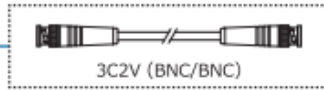

Accessories Options

CS-mount lenses

M13VG288IR M13VG850IR
AG3Z2812FCS-MPWIR AG4Z1214FCS-MPIR

Miniature lenses / Mount adaptors

M2520BC-12 M2920BC-12
M3620BC-12 M0620BC-12 28MMA-M12-155
M1625BC-12

C-mount lenses

*Not in our lineup
C-mount adaptor
30CMA-R

VIDEO OUT (BNC)

OSD

Cable

BNC

RCA

*Not in our lineup

POWER IN (DC+12V)

Power supply adaptors

SWI12-12-N-P5

SWI12-12-E-P5

Remote controller

RC-01

Stands

MS50

WH-31

WH-11

WH-21

Water resistant camera housing / Mounting brackets

VCHO-15S

WH-6N

PTP-300