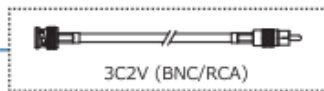

Accessories Options

CS-mount lenses

M13VG288IR M13VG850IR
AG3Z2812FCS-MPWIR AG4Z1214FCS-MPIR

Miniature lenses / Mount adaptors

M2520BC-12 M2920BC-12
M3620BC-12 M0620BC-12 28MMA-M12-155
M1625BC-12

C-mount lenses

*Not in our lineup
C-mount adaptor
30CMA-R

VIDEO OUT (BNC)

OSD

Cable

BNC

RCA

*Not in our lineup

POWER IN (DC+12V)

Power supply adaptors

SWI12-12-N-P5

SWI12-12-E-P5

Remote controller

RC-01

Stands

MS50

WH-31

WH-11

WH-21

Water resistant camera housing / Mounting brackets

VCHO-15S

WH-6N

PTP-300