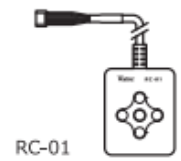

Power supply adaptors

SWI12-12-N-P5

SWI12-12-E-P5

Remote controller

RC-01

Stands

MS50

WH-31